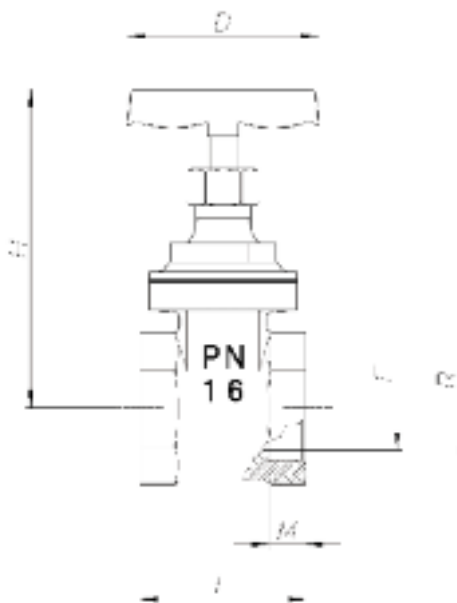

Gate Valve

Connections: 3/8, 3/4, 1, 1 1/4, 1 1/2, 2, 2 1/2, 3, 4

Heavy Pattern Brass Gate Valve PN16

- Handwheel operated
- Heavy pattern
- PN16 rated

Part Number: **9896***

Dimensions (mm) and Pressures					
Thread	L	H	D	F	M
*3/8	33	67	45	13	8
*1/2	38	68	45	15	9
*3/4	44	78	50	19	10
*1	48	91	55	24	11
*1 1/4	51	108	60	32	12
*1 1/2	58	125	70	37	13
*2	63	143	80	47	13
*2 1/2	64	176	100	60	13
*3	74	200	100	72	14
*4	84	235	120	93	16

Female/Female

Materials

Body: Brass

Handle: Steel

Actuation Details

Handwheel operated

Additional Options

Series 9894 - Heavy bronze gate valve PN16